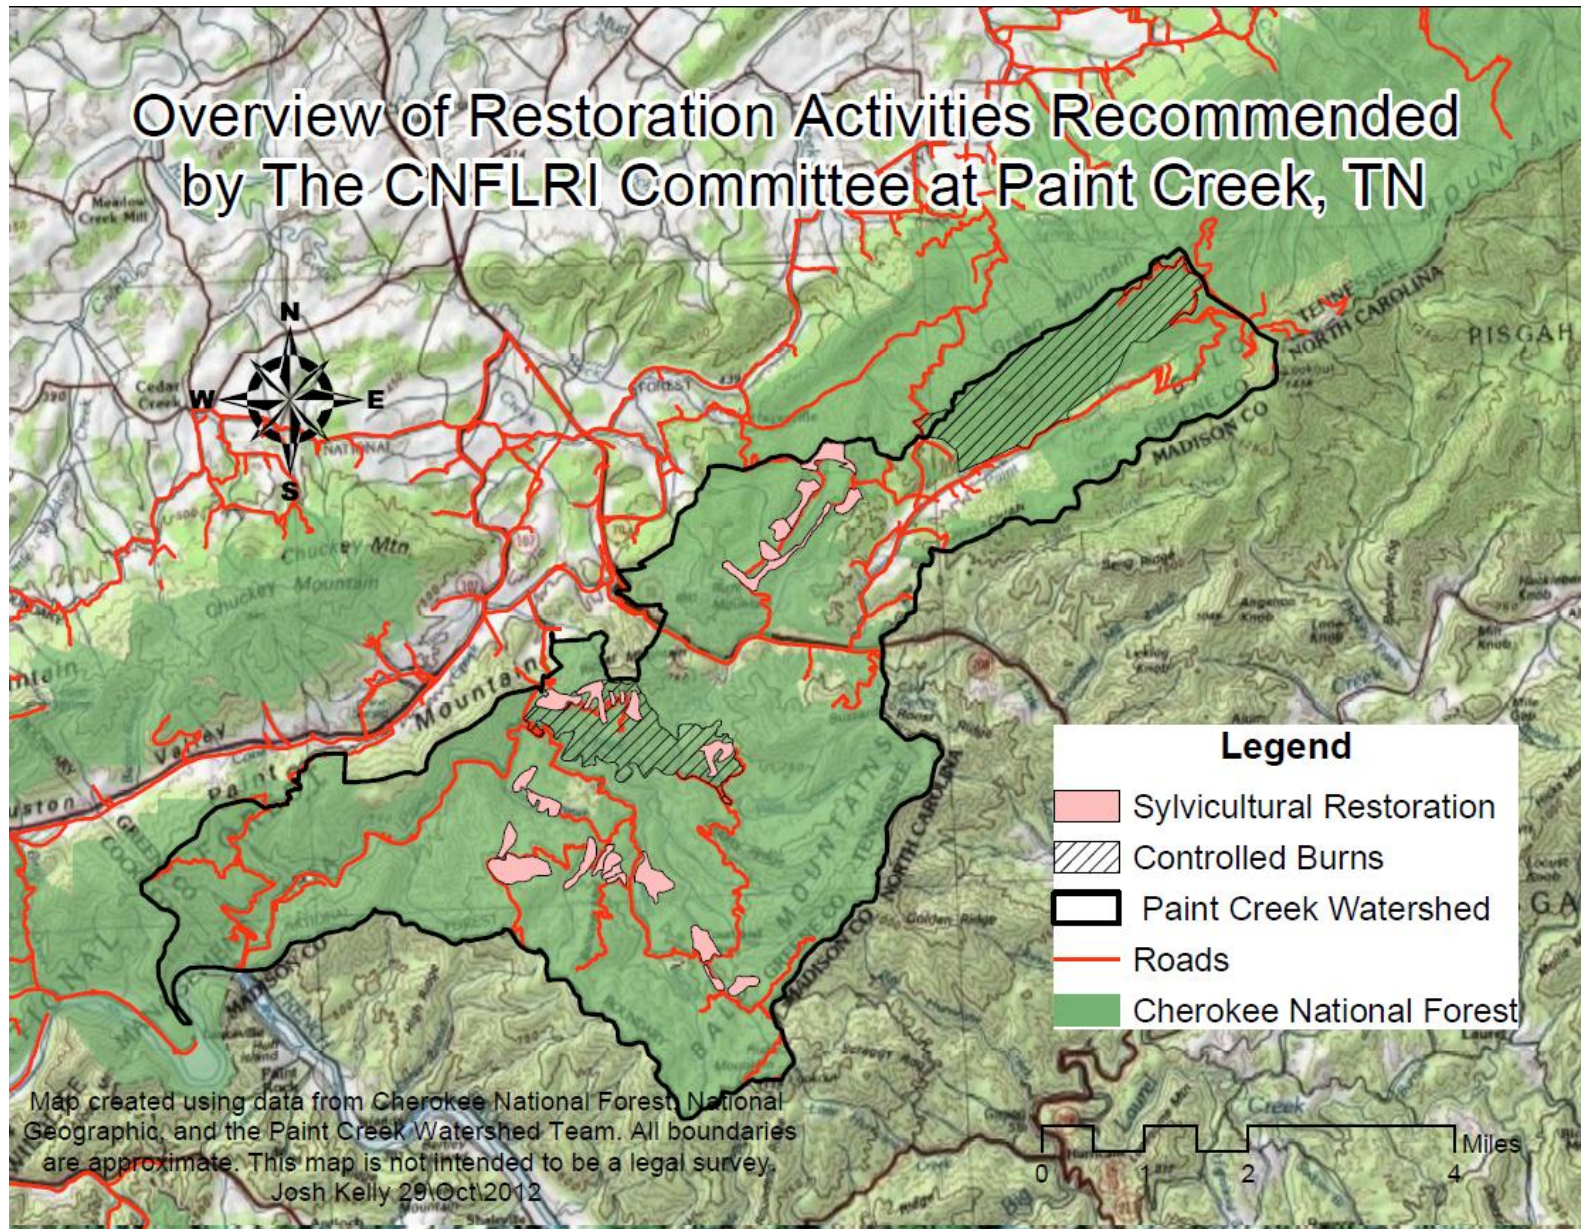

Appendix E. Map Overviews

The following maps are provided to show an overview of the entire watershed and the site specific treatments in context.

Overview of Restoration Activities Recommended by The CNFLRI Committee at Paint Creek, TN

Map 1: Detailed View of Restoration Activities Recommended by The CNFLRI Committee at Paint Creek

Map 2: Detailed View of Restoration Activities Recommended by The CNFLRI Committee at Paint Creek

Map created using data from Cherokee National Forest, National Geographic, and the Paint Creek Watershed Team. All boundaries are approximate. This map is not intended to be a legal survey.
Josh Kelly 29 Oct 2012

Map 3: Detailed View of Restoration Activities Recommended by The CNFLRI Committee at Paint Creek

Map 4: Detailed View of Restoration Activities Recommended by The CNFLRI Committee at Paint Creek