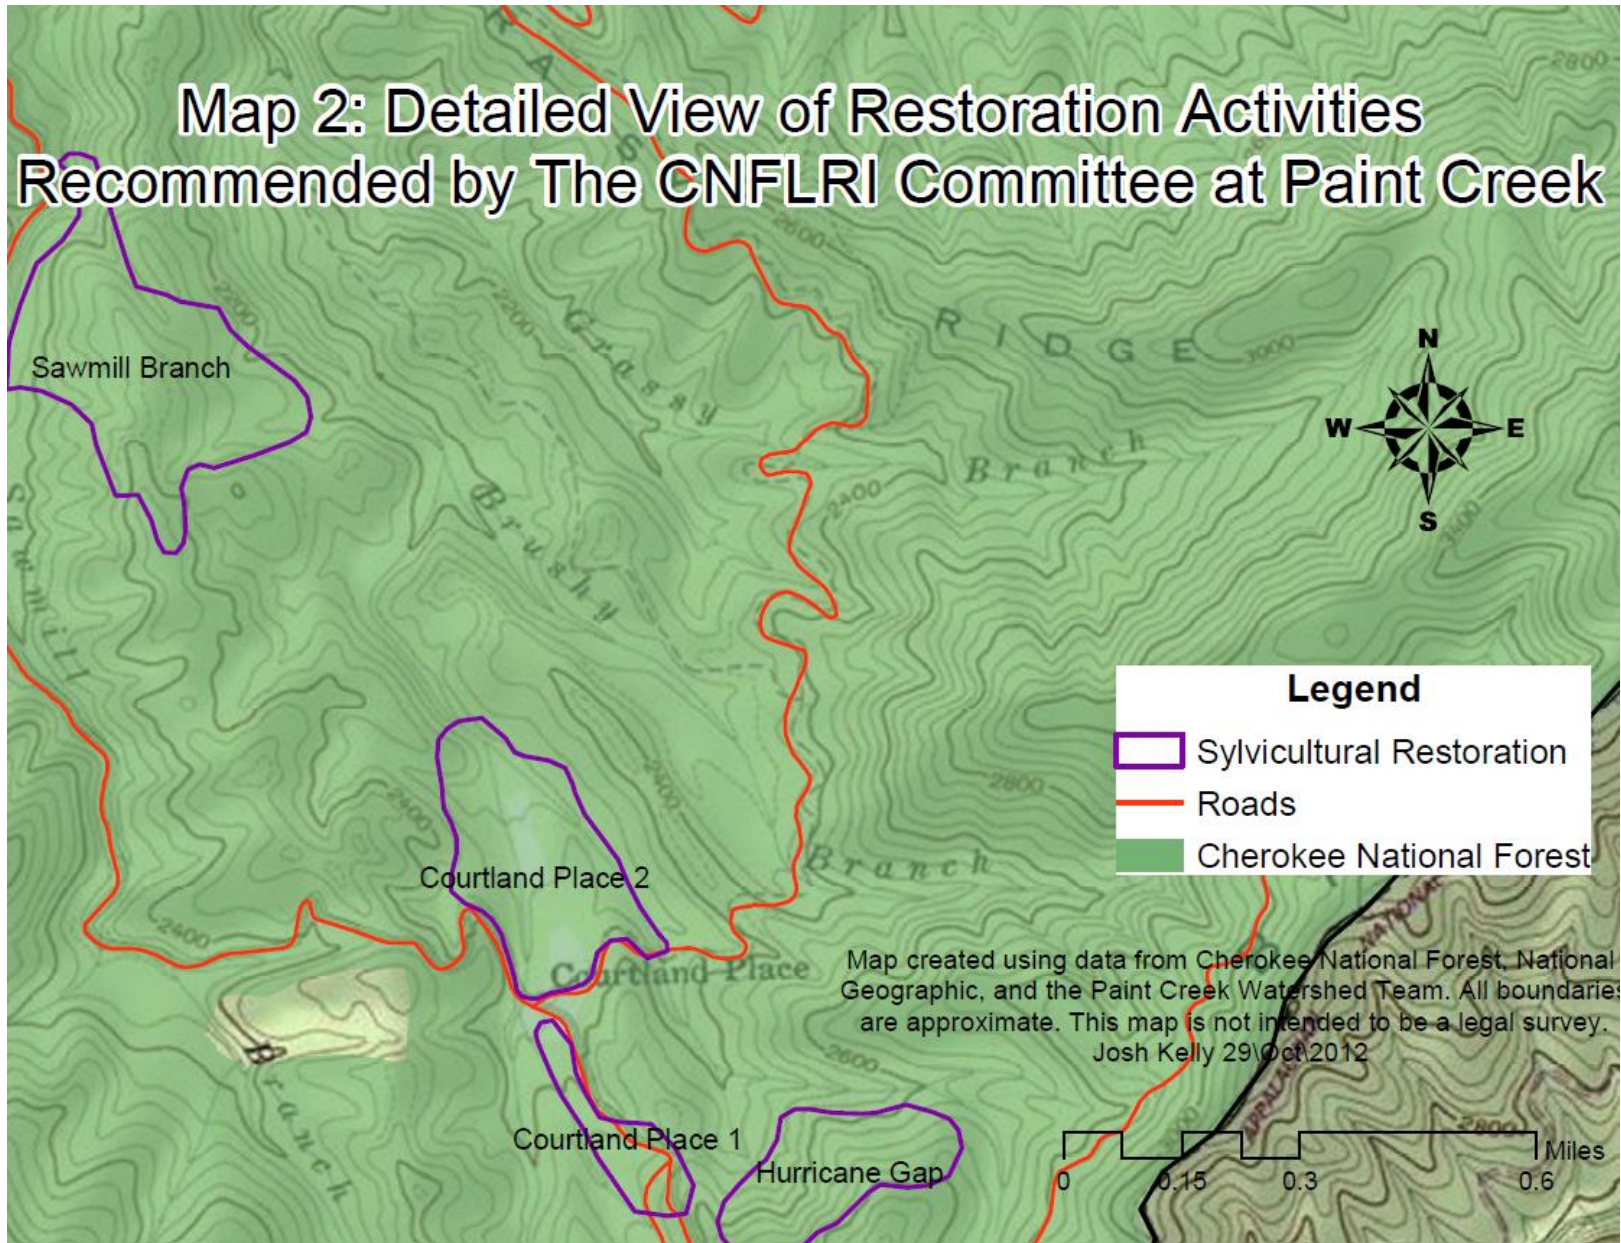

Appendix E. Map Overviews

The following maps are provided to show an overview of the entire watershed and the site specific treatments in context.

Overview of Restoration Activities Recommended by The CNFLRI Committee at Paint Creek, TN

Map 1: Detailed View of Restoration Activities Recommended by The CNFLRI Committee at Paint Creek

Map 2: Detailed View of Restoration Activities Recommended by The CNFLRI Committee at Paint Creek

Map created using data from Cherokee National Forest, National Geographic, and the Paint Creek Watershed Team. All boundaries are approximate. This map is not intended to be a legal survey.
Josh Kelly 29 Oct 2012

Map 3: Detailed View of Restoration Activities Recommended by The CNFLRI Committee at Paint Creek

Map 4: Detailed View of Restoration Activities Recommended by The CNFLRI Committee at Paint Creek