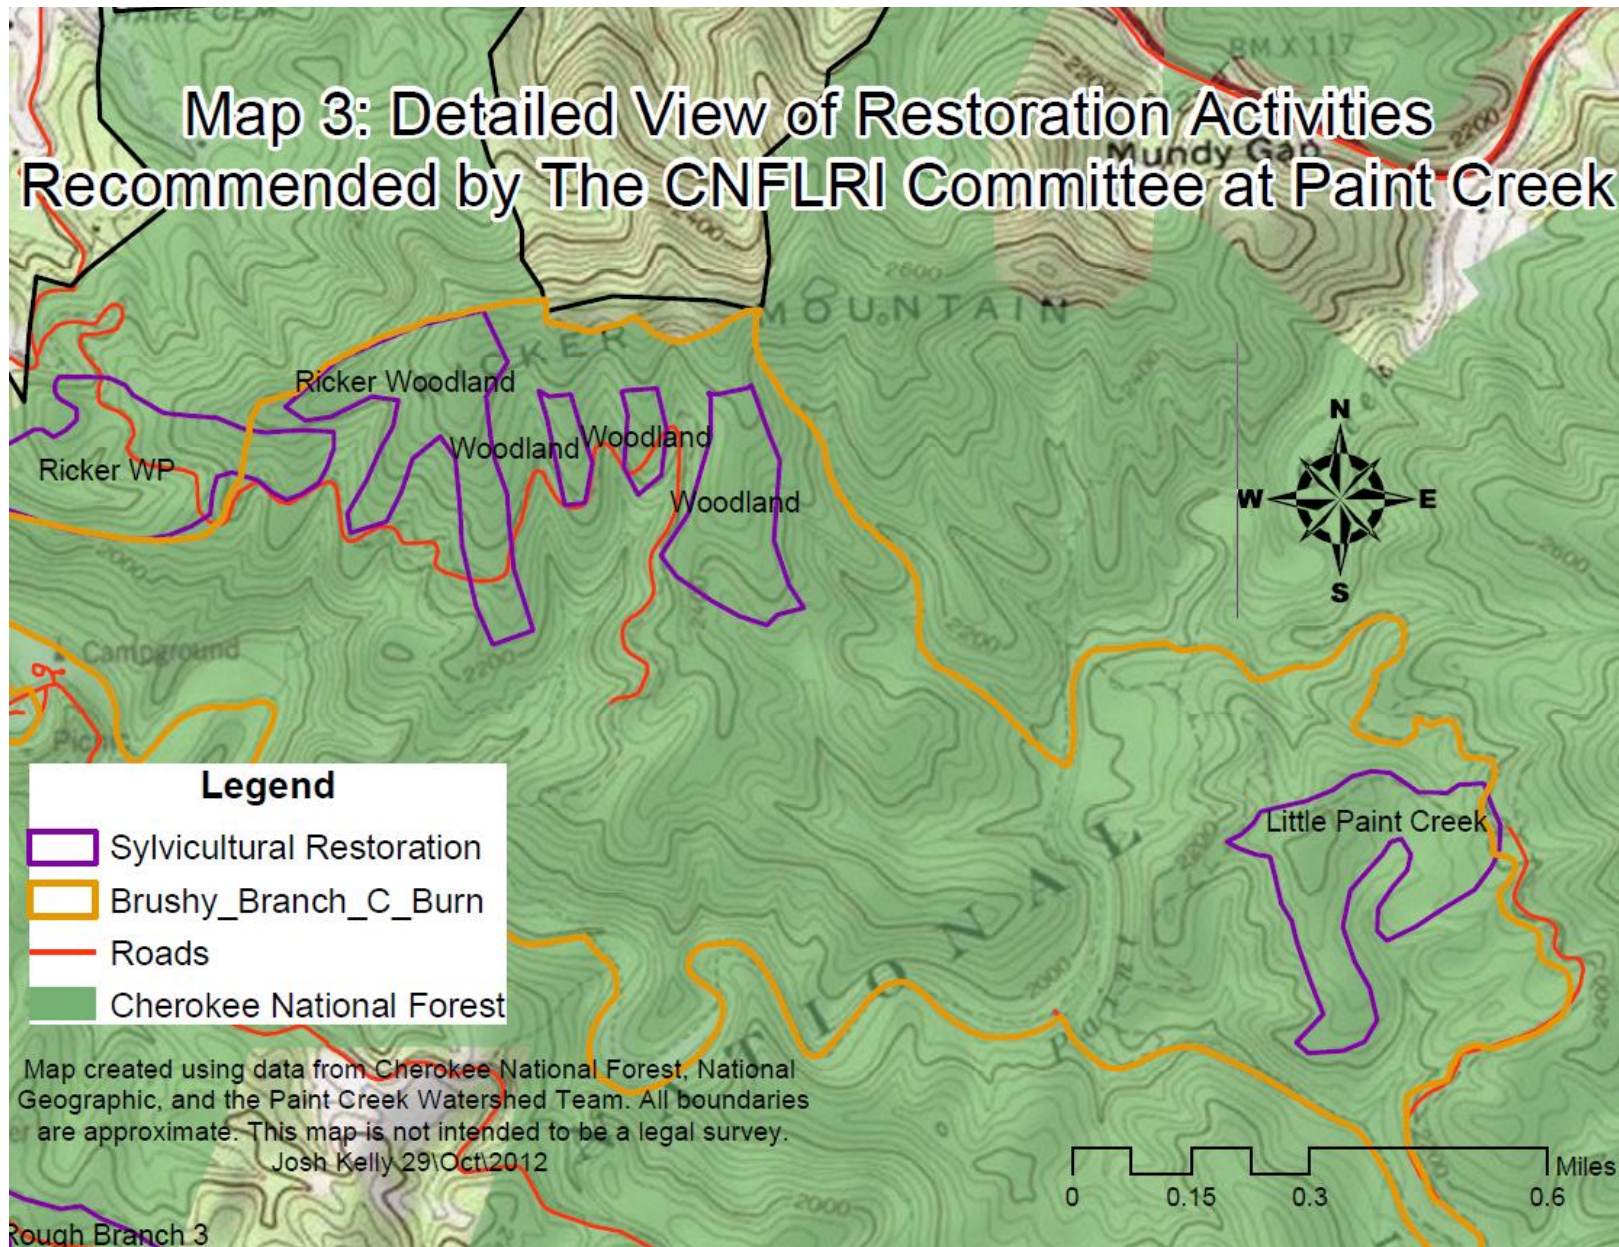

Appendix E. Map Overviews

The following maps are provided to show an overview of the entire watershed and the site specific treatments in context.

Overview of Restoration Activities Recommended by The CNFLRI Committee at Paint Creek, TN

Map 1: Detailed View of Restoration Activities Recommended by The CNFLRI Committee at Paint Creek

Map 2: Detailed View of Restoration Activities Recommended by The CNFLRI Committee at Paint Creek

Map created using data from Cherokee National Forest, National Geographic, and the Paint Creek Watershed Team. All boundaries are approximate. This map is not intended to be a legal survey.
Josh Kelly 29 Oct 2012

Map 3: Detailed View of Restoration Activities Recommended by The CNFLRI Committee at Paint Creek

Map 4: Detailed View of Restoration Activities Recommended by The CNFLRI Committee at Paint Creek