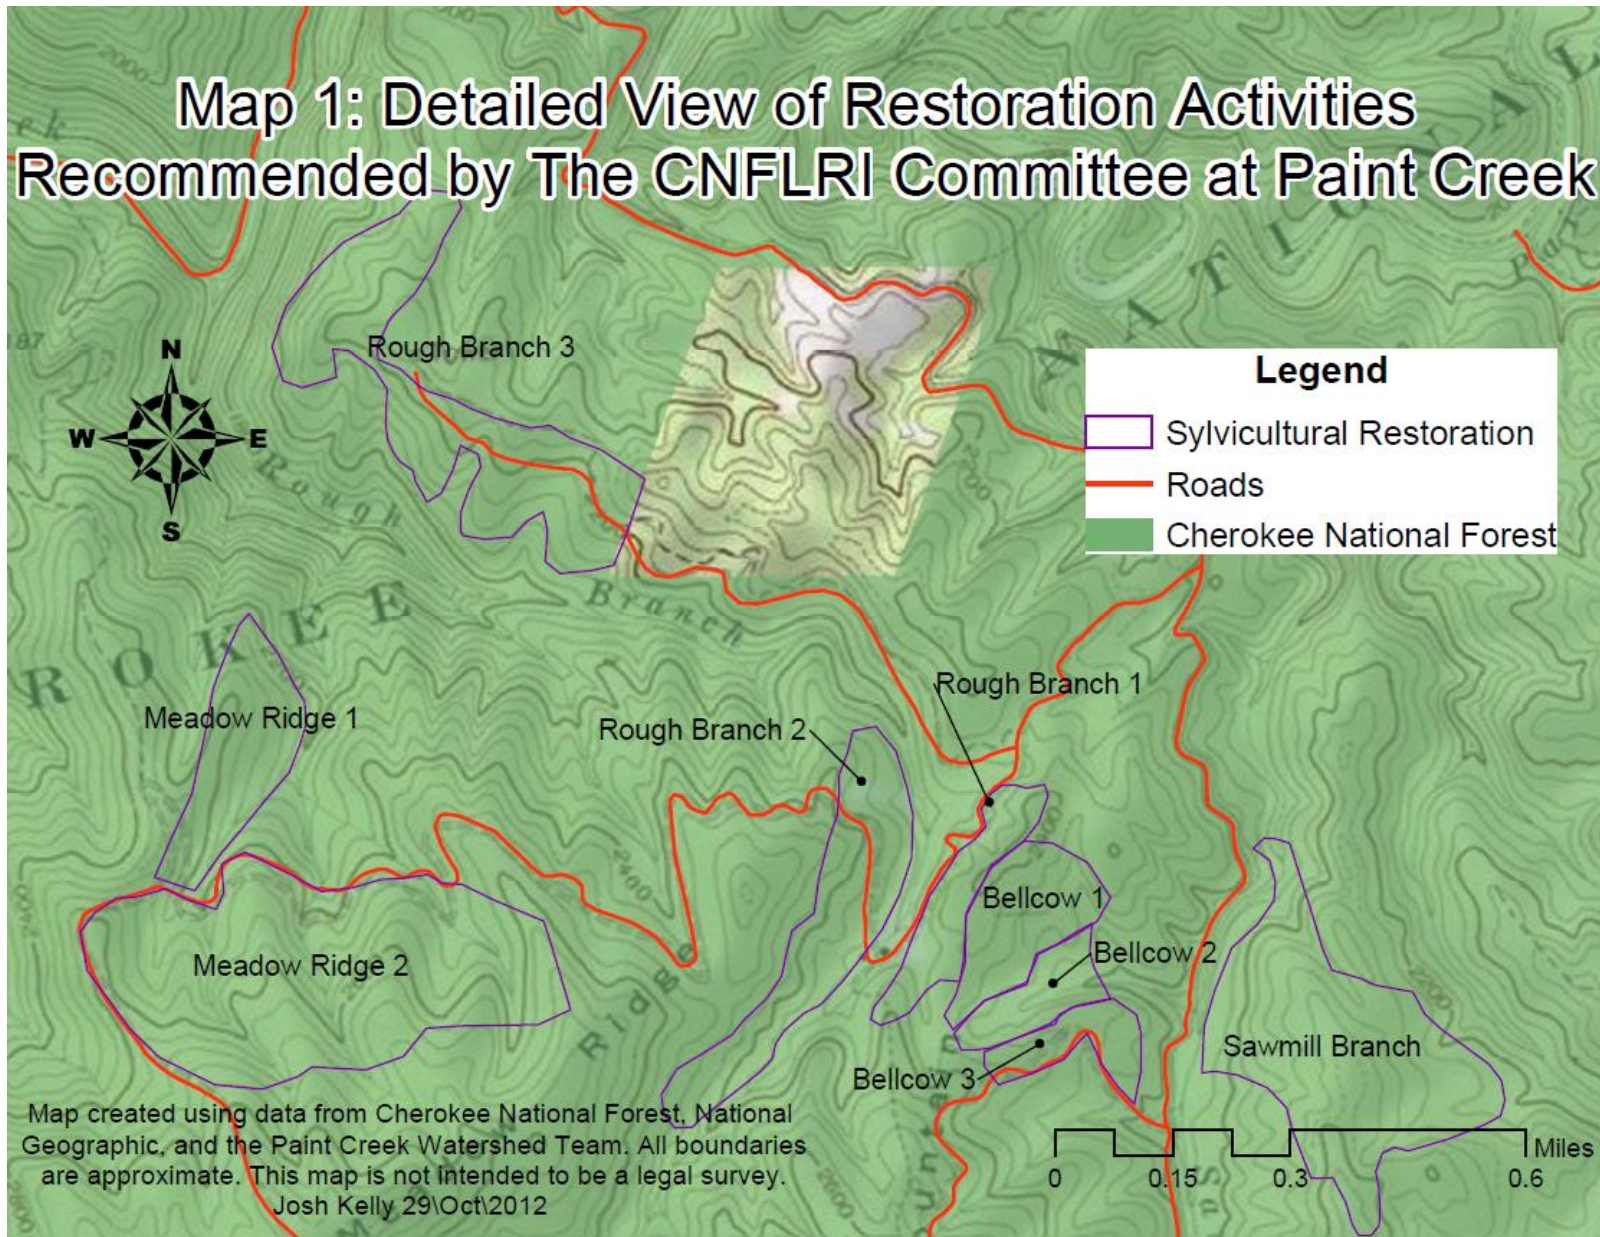

Appendix E. Map Overviews

The following maps are provided to show an overview of the entire watershed and the site specific treatments in context.

Overview of Restoration Activities Recommended by The CNFLRI Committee at Paint Creek, TN

Map 1: Detailed View of Restoration Activities Recommended by The CNFLRI Committee at Paint Creek

Map 2: Detailed View of Restoration Activities Recommended by The CNFLRI Committee at Paint Creek

Map created using data from Cherokee National Forest, National Geographic, and the Paint Creek Watershed Team. All boundaries are approximate. This map is not intended to be a legal survey.
Josh Kelly 29 Oct 2012

Map 3: Detailed View of Restoration Activities Recommended by The CNFLRI Committee at Paint Creek

Map 4: Detailed View of Restoration Activities Recommended by The CNFLRI Committee at Paint Creek